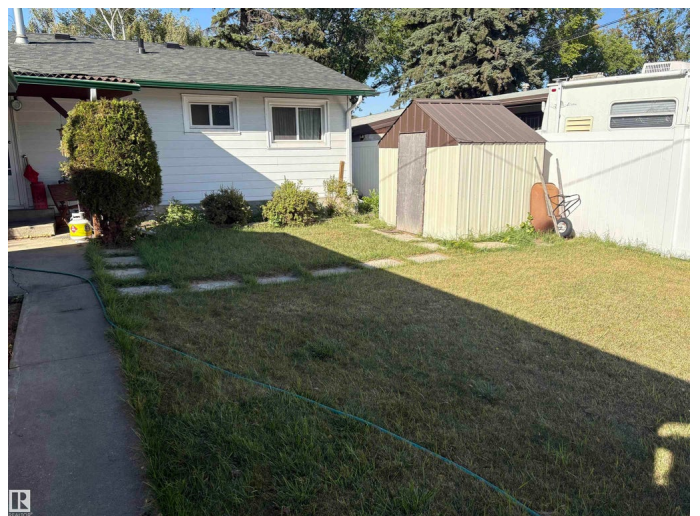

$325,000 - 10443 129 Avenue, Edmonton

MLS® #E4456214

$325,000

4 Bedroom, 2.00 Bathroom, 947 sqft
Single Family on 0.00 Acres

Lauderdale, Edmonton, AB

INVESTORS ALERT!! Great potential for this awesome located Bungalow in sought after Lauderdale neighborhood. Steps from the school and all amenities located on a huge lot and beautiful tree lined street. A fully fenced yard with All new maintenance free fencing and single detached garage and private patio area. SEPARATE ENTRANCE to fully finished basement with kitchen, bathroom and extra 4 th bedroom. Laminate flooring throughout this cute home perfect for First time home buyer or investor .

Built in 1956

Essential Information

MLS® #	E4456214
Price	$325,000
Bedrooms	4
Bathrooms	2.00
Full Baths	2
Square Footage	947
Acres	0.00
Year Built	1956
Type	Single Family
Sub-Type	Detached Single Family
Style	Bungalow
Status	Active

Community Information